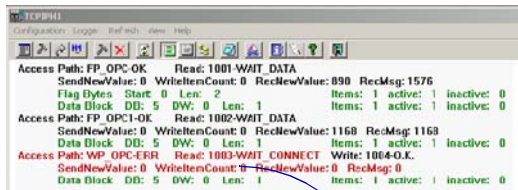

OPC Server H1 |||

- for INAT and Siemens CPs
- including ISO (H1) driver

	Ethernet protocols:	ISO (H1)
	Ethernet CPs:	INAT: S7-TCP/IP, S5-TCP/IP, S5-H1, echolink Siemens: CP 1430, CP 343-1, CP 443-1
	Operating systems:	Windows 95 / 98 / ME / NT / 2000 / XP
		Order numbers:
	Single user's license	100-3110-01
	Upgrade	100-3110-Upg

Main window with detailed information and diagnosis possibilities for each connection

TCP/IP parameterization with Fetch on Event

Easy licensing

OPC Server TCPIP-S |||

- for INAT and Siemens CPs
- for several Modbus on TCP coupler / controllers
- including ISO on TCP (RFC1006) driver

	Ethernet protocols:	TCP/IP, ISO on TCP (RFC1006), Modbus on TCP
	Ethernet CPs:	INAT: S7-TCP/IP, S5-TCP/IP, echolink Siemens: CP 1430-TCP CP 343-1, CP 443-1 several Modbus on TCP coupler / controllers
	Operating systems:	Windows 95 / 98 / ME / NT / 2000 / XP
		Order numbers:
	Single user's license	100-3120-01
	Upgrade	100-3120-Upg