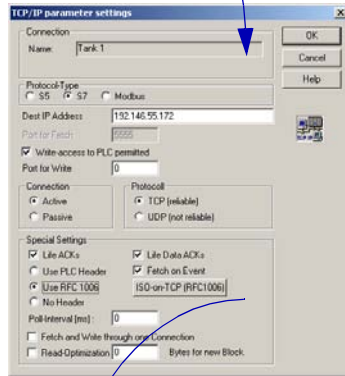

OPC Server H1 |||

- for INAT and Siemens CPs
- including ISO (H1) driver

	Ethernet protocols:	ISO (H1)
	Ethernet CPs:	INAT: S7-TCP/IP, S5-TCP/IP, S5-H1, echolink Siemens: CP 1430, CP 343-1, CP 443-1
	Operating systems:	Windows 95 / 98 / ME / NT / 2000 / XP
		Order numbers:
	Single user's license	100-3110-01
	Upgrade	100-3110-Upg

Main window with detailed information and diagnosis possibilities for each connection

TCP/IP parameterization with Fetch on Event

Easy licensing

OPC Server TCPIP-S |||

- for INAT and Siemens CPs
- for several Modbus on TCP coupler / controllers
- including ISO on TCP (RFC1006) driver